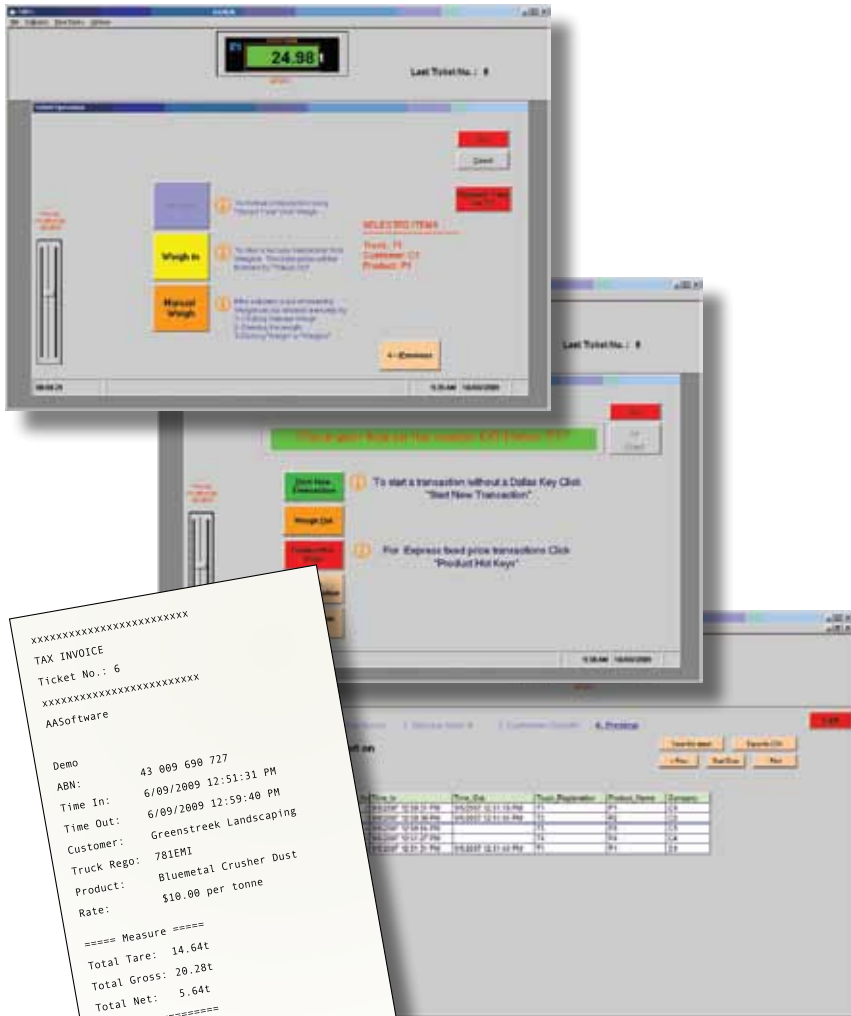

SCREEN SHOTS

SAMPLE TICKET

```
XXXXXXXXXXXXXXXXXXXXXXXXX
TAX INVOICE
Ticket No.: 6
XXXXXXXXXXXXXXXXXXXXXXXXX
AASoftware

Demo: 43 809 698 727
ABN: 6/09/2009 12:51:31 PM
Time In: 6/09/2009 12:59:40 PM
Customer: Greenstreek Landscaping
Truck Rego: 781EMI
Product: Bluemetal Crusher Dust
Rate: $10.00 per tonne

==== Measure ====
Total Tare: 14.64t
Total Gross: 20.28t
Total Net: 5.64t
=====

Total Price: $74.45
Total GST: $6.77
Total Levy: Including Levy

Signature: .....
```