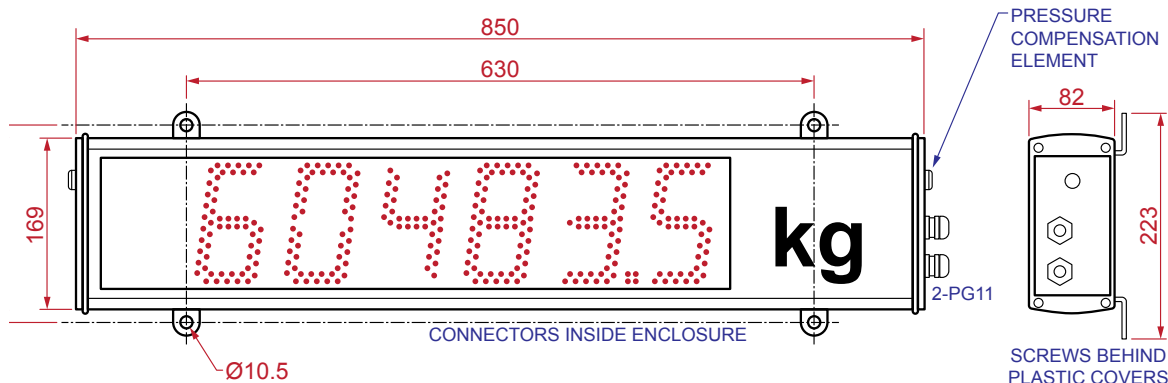

SC-120-AL

120mm-HIGH DIGIT, ALUMINIUM-CASE REMOTE DISPLAY

FEATURES

- 6 x 120mm High Digits
- Super-Bright Red LEDs
- AC or DC Versions
- Extruded Aluminium Case
- 10-Level Brightness Control
- RS-232C, RS-485, 20mA/TTY
- Configuration by PC Software via RS-232 Interface

SPECIFICATIONS

MODEL	SC-120-AL
Power	100 to 240VAC/DC, 42VA
Operating Temperature	-20°C to 65°C
Display	120mm Digit Height, Super-Bright Red LEDs
Brightness Control	10-Levels via BCD Switch or Software
Selectable Baud Rates	1,200, 2,400, 4,800, 9,600, or 19,200 bps
Enclosure	Extruded Aluminium
Rating	IP-65

DIMENSIONS

CHARACTER SET

HEX	20	2C	2D	2E	30	31	32	33	34	35	36	37	38	39	3D	41	43	45	46	48	4C	50	55	5D	5F	62	63	64	68	6E	6F	72	75	78	7E	??
DIGIT		.	-	.	0	1	2	3	4	5	6	7	8	9	-	A	C	E	F	H	L	P	U	J	_	b	c	d	h	n	o	r	u	°	1	±