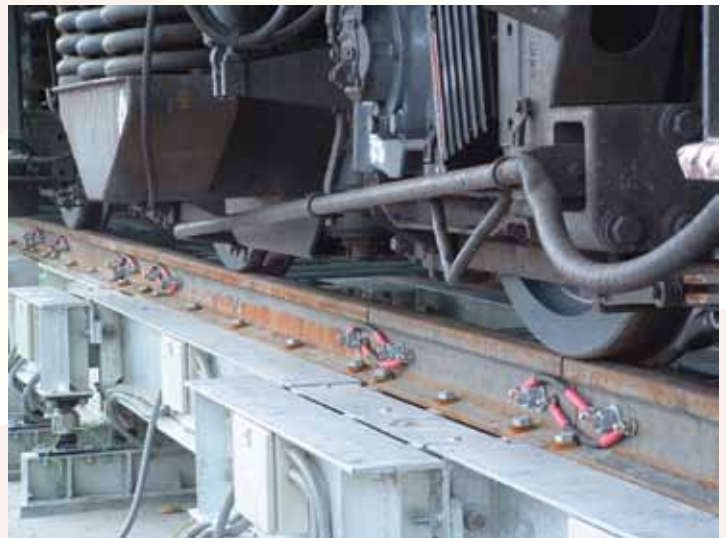

Increase the effectiveness of the rail weighbridge by using Accuweigh software to further automate your application and increase productivity.

All rail weighbridge designs are fully engineer-approved.

### DESIGN STYLES

- ▶ Above Ground Foundations
- ▶ Fully Inground Foundations
- ▶ Rail and Road Dual Application
- ▶ Semi Pit Foundations
- ▶ Multiple Deck Combinations Available

**BOGIE WEIGHER**

# RAIL WEIGHBRIDGES

**DYNAMIC FILLING EXAMPLE**

## FEATURES

- ▶ To Suit Any Australian Standard Rail Gauges
- ▶ Railway Authority-Approved Rail and Rail Clips Used
- ▶ Complete Installation from Start to Finish
- ▶ Large Range of Deck Sizes Available
- ▶ Hot-Dipped Galvanised as Standard
- ▶ Total Loadcell Capacity Ensuring No Overloading for Static or Dynamic Loading
- ▶ Engineering Report Available to Confirm Weighbridge Design Capability
- ▶ Loadcell with IP-68 Environment Rating
- ▶ Comprehensive Range of Peripherals for Site Integration and Security
- ▶ Australian-made for Australian Conditions