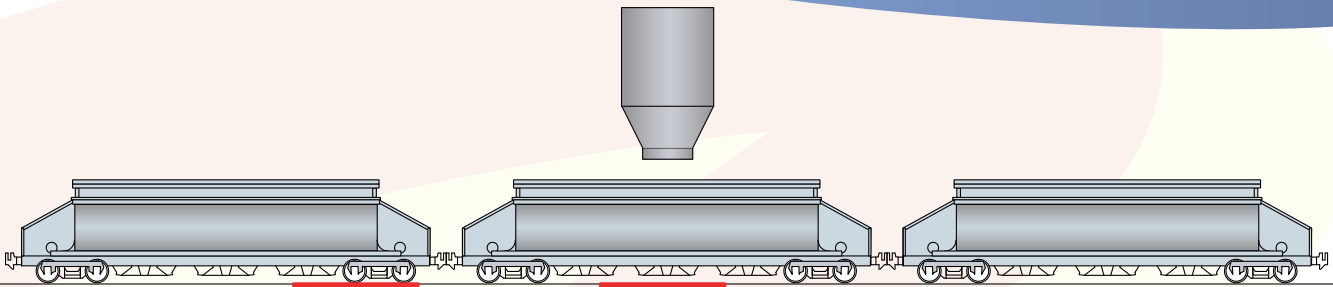

RAIL WEIGHBRIDGES

DYNAMIC FILLING EXAMPLE

FEATURES

- To Suit Any Australian Standard Rail Gauges
- Railway Authority-Approved Rail and Rail Clips Used
- Complete Installation from Start to Finish
- Large Range of Deck Sizes Available
- Hot-Dipped Galvanised as Standard
- Total Loadcell Capacity Ensuring No Overloading for Static or Dynamic Loading
- Engineering Report Available to Confirm Weighbridge Design Capability
- Loadcell with IP-68 Environment Rating
- Comprehensive Range of Peripherals for Site Integration and Security
- Australian-made for Australian Conditions