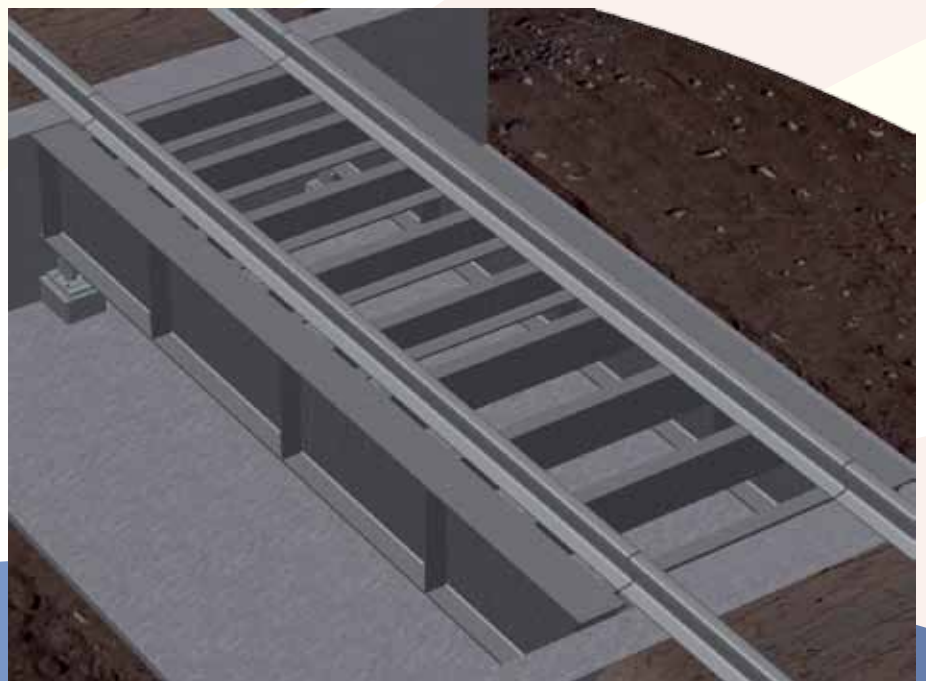

# Rail Weighbridges

MADE TO ORDER — BUILT TO LAST

### DESCRIPTION

Accuweigh is Australia's largest supplier of weighbridges and we have designs to suit all applications, including rail weighbridges.

Whether your application is to weigh the complete wagon or locomotive, a single bogie, or even individual wheels (as with the locomotive weighbridge shown above, used to shim individual wheels and balance the locomotive), Accuweigh has a design and solution for your needs.

Increase the effectiveness of the rail weighbridge by using Accuweigh software to further automate your application and increase productivity.

All rail weighbridge designs are fully engineer-approved.

### DESIGN STYLES

- ▶ Above Ground Foundations
- ▶ Fully Inground Foundations
- ▶ Rail and Road Dual Application
- ▶ Semi Pit Foundations
- ▶ Multiple Deck Combinations Available

**BOGIE WEIGHER**