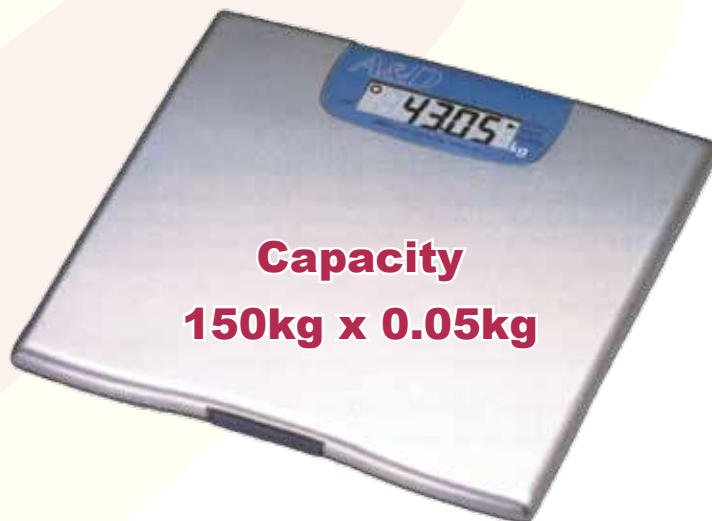

■ **Target Weight Setting**

This new scale is not just more precise, it is also more functional than conventional scales. With this scale you can set a target weight and it will tell you the difference between your actual and target weights.

■ **31 Built-in Memory Function**

You can store up to 31 readings in memory and recall the stored values by pressing a button to review your weight history.

■ **Very Low Profile**

The UC-321 contains our latest technology in a stylish and low profile body. Because it has such a low profile, it is easy to step on the scale. No stumbling!

■ **BMI Value Calculation**

BMI (Body Mass Index) value is a clinically proven index for obesity. Your BMI value will be calculated automatically and shown on the display. Just step on the scale to measure your weight. The UC-321 does the rest!

### SPECIFICATIONS

Sensor	Loadcell
Display	LCD, Character Height: 25mm
Power	4 x AA Batteries
Battery Life	Approximately 2,000 Measurements
Weight	Approximately 2.7kg
Dimensions	320mmW x 314mmD x 35mmH
Auto Power Off	5 Seconds
Operating Temperature	10-35°