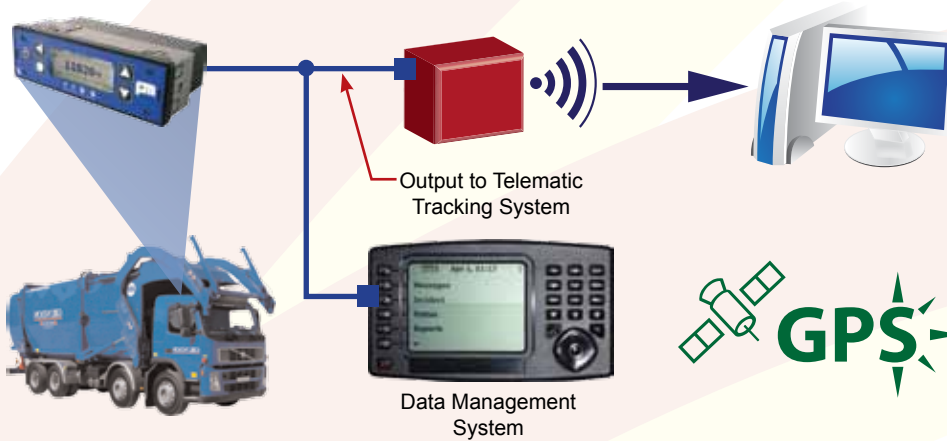

SIDE LIFT LOADERS