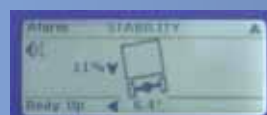

Tipper Stability Program