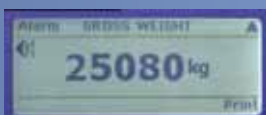

Gross Vehicle Weight